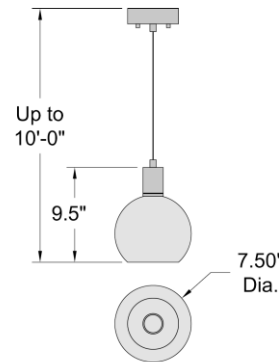

FIXTURE	BACKPLATE / CANOPY
Length:	Length
Width:	Width:
Diameter 7.5"	Diameter: 4.5"
Height: 9.5"	Height: 1"
Extension:	
Overall Height: 14-120"	

TECHNICAL SPECIFICATIONS

SPECIFICATIONS

Frame Material: Steel
Diffuser Material: Glass
Lamping Type: E-26 (Replaceable LED Jbox: Standard
Lamping Base: E-26 Lamp Wattage: 9 W
Lamp Quantity: 1 Total Wattage: 9 W
Voltage: 120v Lamps Included: Yes

Additional Notes:

10 feet of clear cord included; Custom Finish 5 Piece Minimum Order Quantity

Project Name: _____

Location: _____

Type: _____

Quantity: _____

Notes: _____

LINE DRAWING

IES FILE

In addition to Access Lighting's purchase and warranty terms and conditions, by signing below or placing an order, you agree that you are authorized to bind the entity placing any order and acknowledge the following: All of sizes and measurements are approximate and all images are for illustrative purposes only. In the event of an inconsistency, the "Product Measurements" section controls. There also may be slight differences in the colors and designs compared to the displayed and printed images.